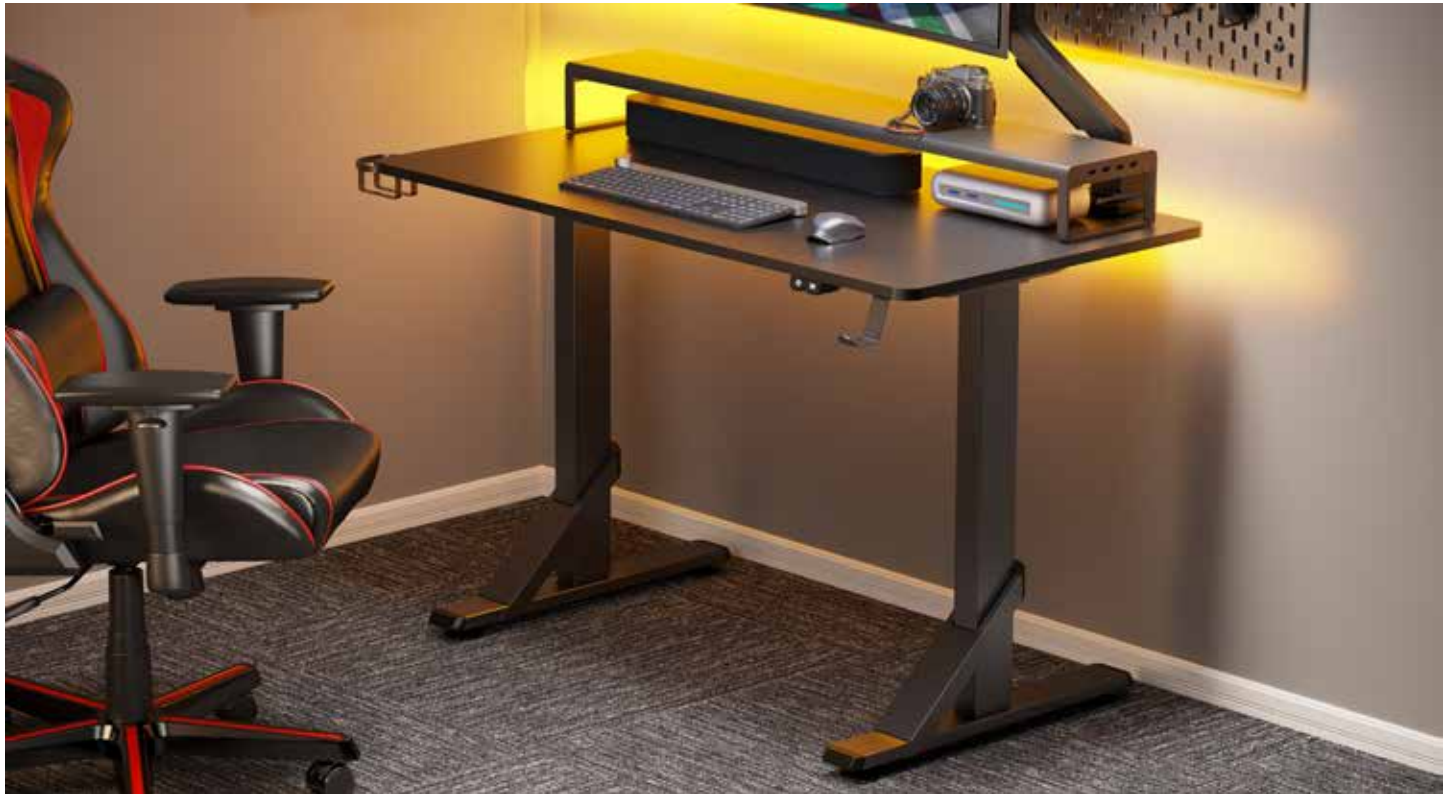

# SH GMD11-1 HEAVY-DUTY GAMING DESK

Affordable gaming desks  
that ignite gaming spirit.

Weight Capacity  
**100kg/220lbs**

Intuitive Lighting Control

Headphone & Cup Holders  
create a clutter-free desktop.