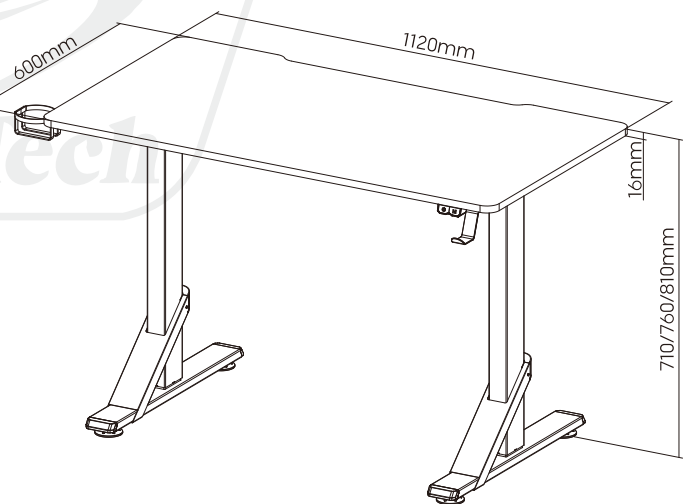

# SH GMD11-1 HEAVY-DUTY GAMING DESK

Affordable gaming desks  
that ignite gaming spirit.

Weight Capacity  
**100kg/220lbs**

Intuitive Lighting Control

Headphone & Cup Holders  
create a clutter-free desktop.